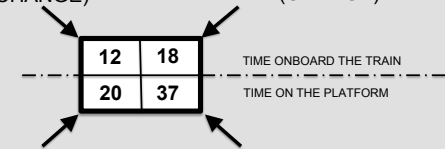

SEE LEGEND
AT BOTTOM
RIGHT

LEGEND

ALL TIMES IN MINUTES

BEST TRIP TIME
(CHANGE)

TYPICAL TRIP TIME
(CHANGE)

TYPICAL GAP
BETWEEN TRAINS
(CHANGE)

MAXIMUM GAP
BETWEEN TRAINS
(CHANGE)