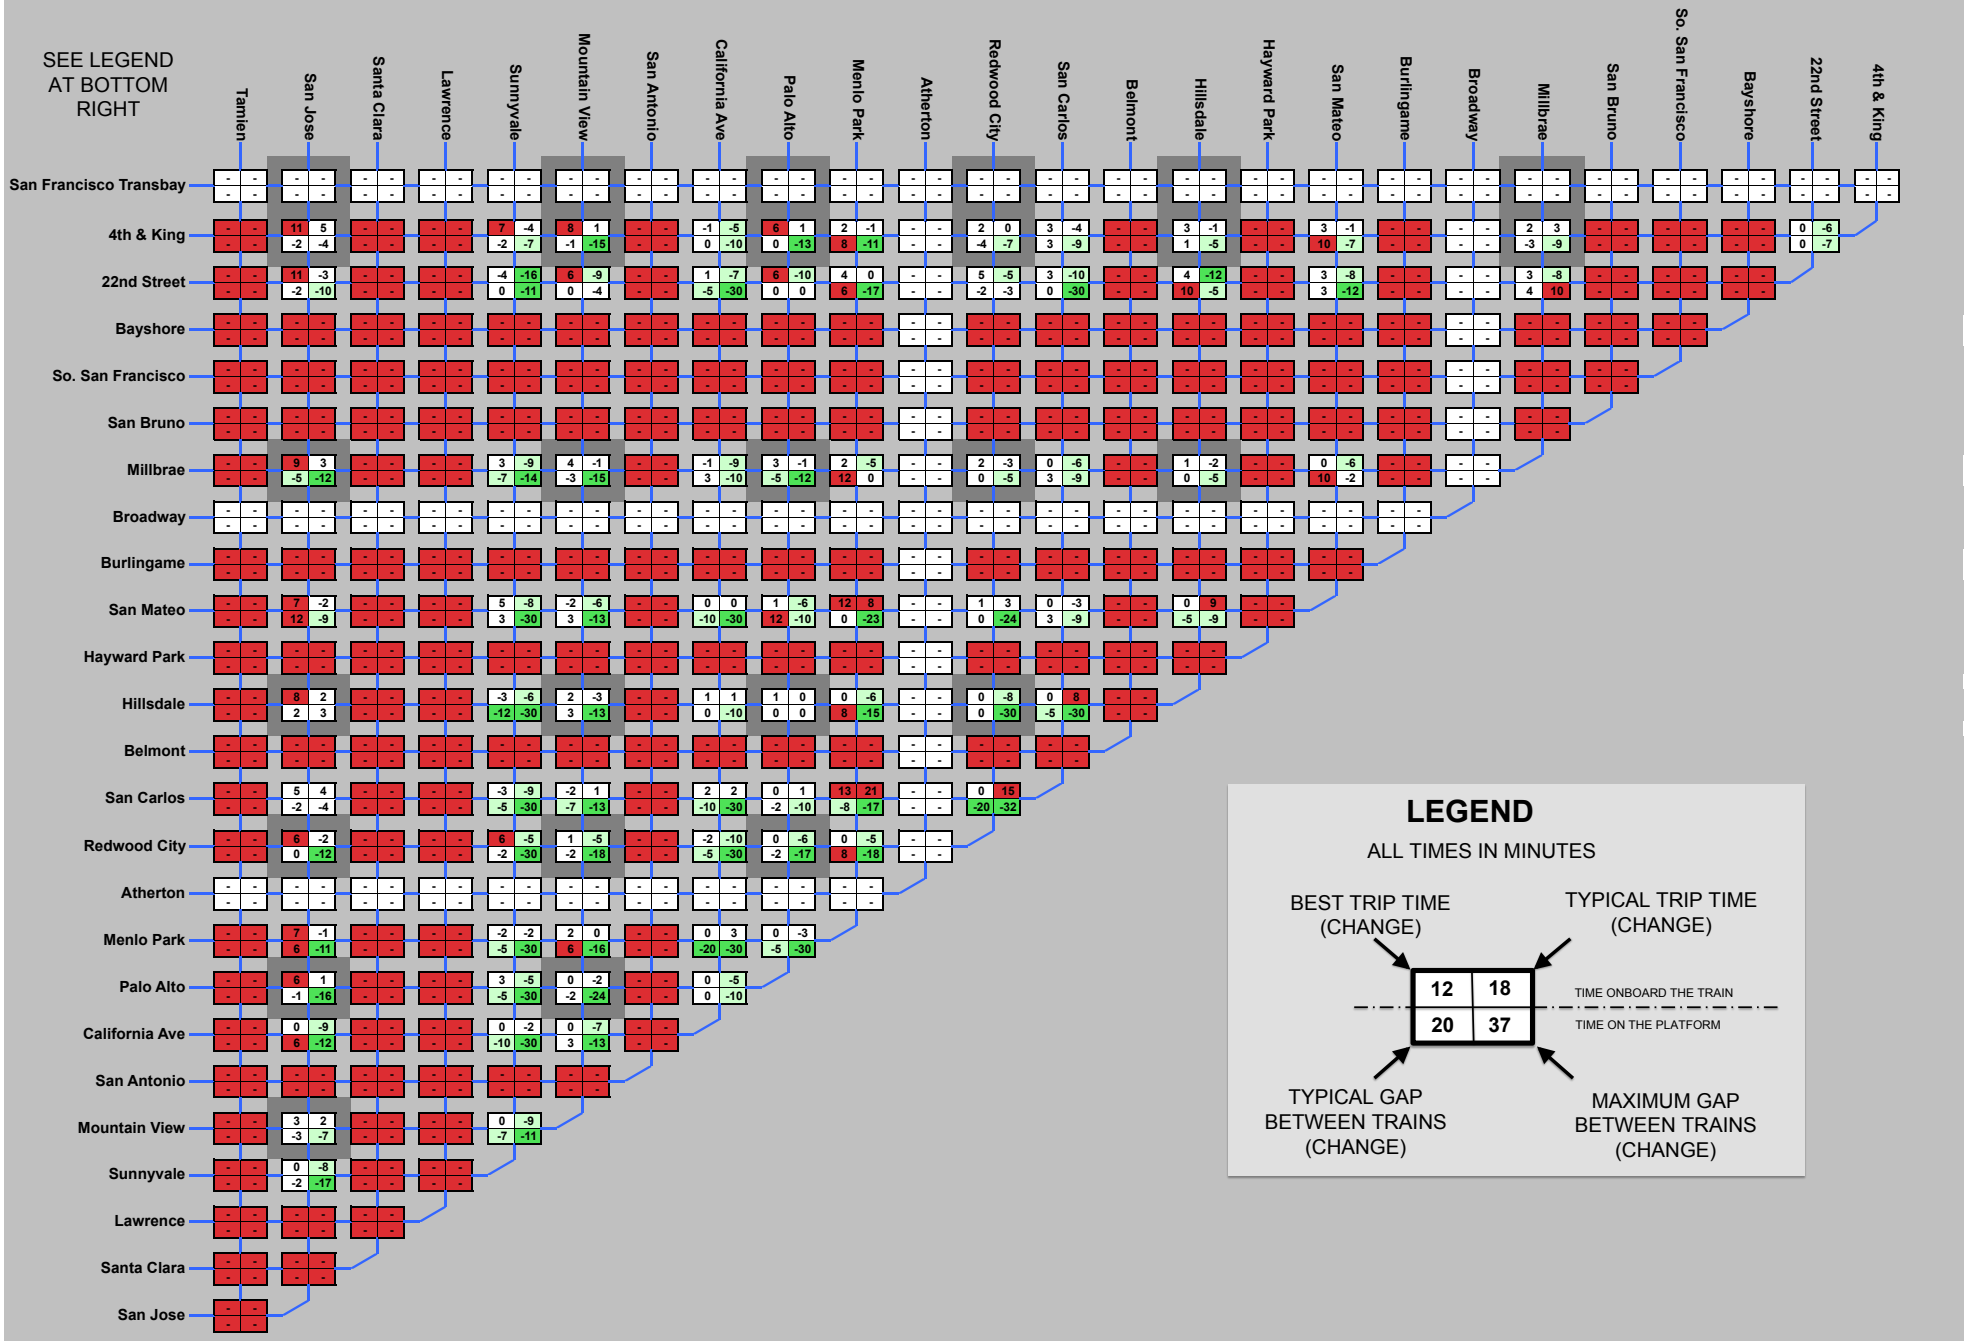

SEE LEGEND
AT BOTTOM
RIGHT

LEGEND

ALL TIMES IN MINUTES

BEST TRIP TIME
(CHANGE)

TYPICAL TRIP TIME
(CHANGE)

TYPICAL GAP
BETWEEN TRAINS
(CHANGE)

MAXIMUM GAP
BETWEEN TRAINS
(CHANGE)